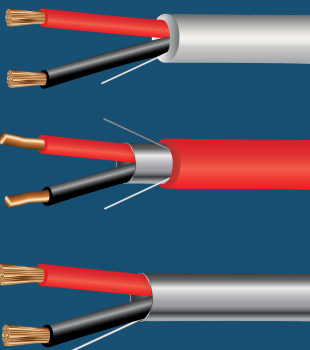

PORTABLE CORD

300V & 600V

- SJEOOW & SEOOW (COLORS)
- SJTOW & STOW (COLORS)
- SJOOW & SOOW

2 KV

- TYPE G-GC
- TYPE G
- TYPE W - SINGLE & MULTI CONDUCTOR

MINING CABLE

- SHD-GC

LOW VOLTAGE

NON PLENUM & PLENUM

NON SHIELDED / SHIELDED

- SOUND & SECURITY
- FIRE ALARM
- CATEGORY CABLES
- BELDEN & TYPES
- COAXIAL
- LUTRON
- LANDSCAPE LIGHTING

FLEXIBLE WIRE & CABLE

HOOKUP & LEAD WIRE

- SRML / SF - 2 150C / 200C
- TGGT 250C
- MG 450C
- SIS / UL 3173 (COLORS)
- BARE CU FLEX MTW / UL600V & 1KV
-SIZES 8 - 500 MCM
- TINNED CU MTW / UL1015 / TEW
-SIZES 22 - 10AWG - ALL COLORS