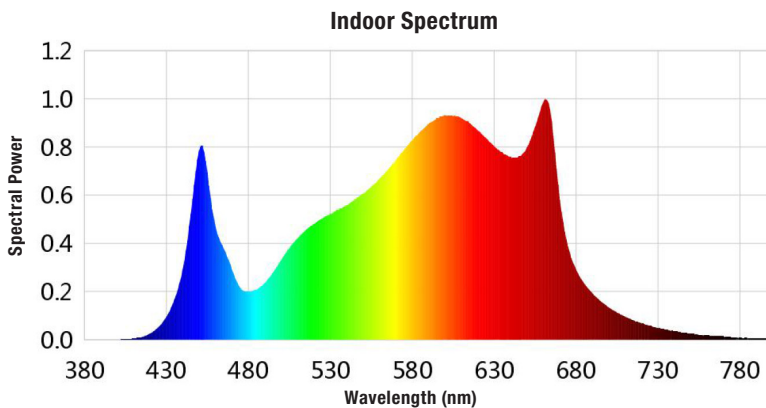

Specification Data

Catalog #	Type
Project	
Comments	
Prepared by	

Ordering Guide

GROWREC	1A	XXX	XXX	D	8	IS	XX	SV
Product Name	Generation	Wattage	Voltage	Dimming	CRI	Color Temp (CCT)	Dimensions	Color/Finish
GROWREC = Grow	1A	480 = 480W 660 = 660W 960 = 960W	UNV = 120-277V	D = 0-10V	8 = >80	IS = Indoor Spectrum	34 = 3x4 44 = 4x4 45 = 4x5	SV = Silver

Ordering Information

Item Number	Ordering Abbreviation	Power (W)	Input Voltage	Dimming	CRI	Color Temp (CCT)	Photosynthetic Photon Flux	DLC	Options	MTO*
62262	GROWREC1A480UNVD8IS34SV	480	120-277V	0-10V	80	Indoor Spectrum	1248 $\mu\text{mol/s}$	-	-	-
62263	GROWREC1A660UNVD8IS44SV	660	120-277V	0-10V	80	Indoor Spectrum	1716 $\mu\text{mol/s}$	-	-	MTO
62264	GROWREC1A960UNVD8IS45SV	960	120-277V	0-10V	80	Indoor Spectrum	2496 $\mu\text{mol/s}$	-	-	-

*Made To Order

Spectrum Information