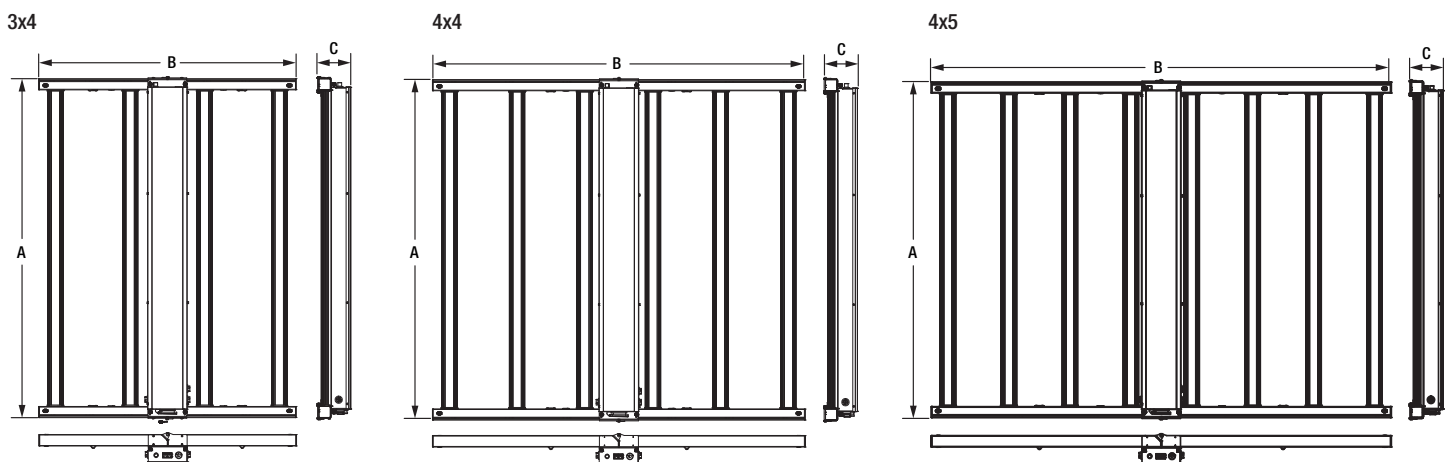

## Physical Information

Lamp Description	(A) Length in (mm)	(B) Width in (mm)	(C) Height in (mm)
3x4	42.8 (1087)	32.5 (826)	4.3 (108)
4x4	42.8 (1087)	46.9 (1190)	4.3 (108)
4x5	42.8 (1087)	58.7 (1490)	4.3 (108)